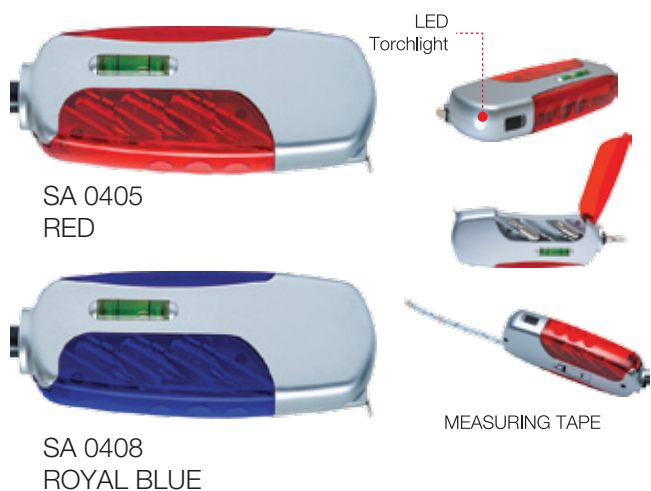

SA SCREWDRIVER

04 Dimension : 4.5cm(L) x 2cm(D) x 11.5cm(H)
Packaging : OPP Bag

Printing Methods SG