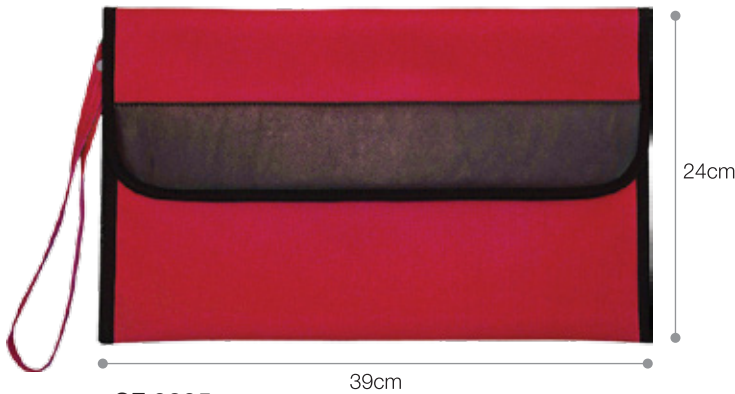

SEMINAR FOLDER SF

SF
02

Material : Nylon 600D + PU
Dimension: 39cm(L) × 24cm(H)

Printing Methods SG