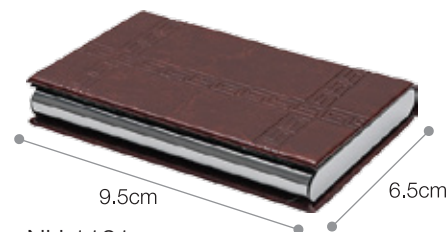

NH 1121
BROWN