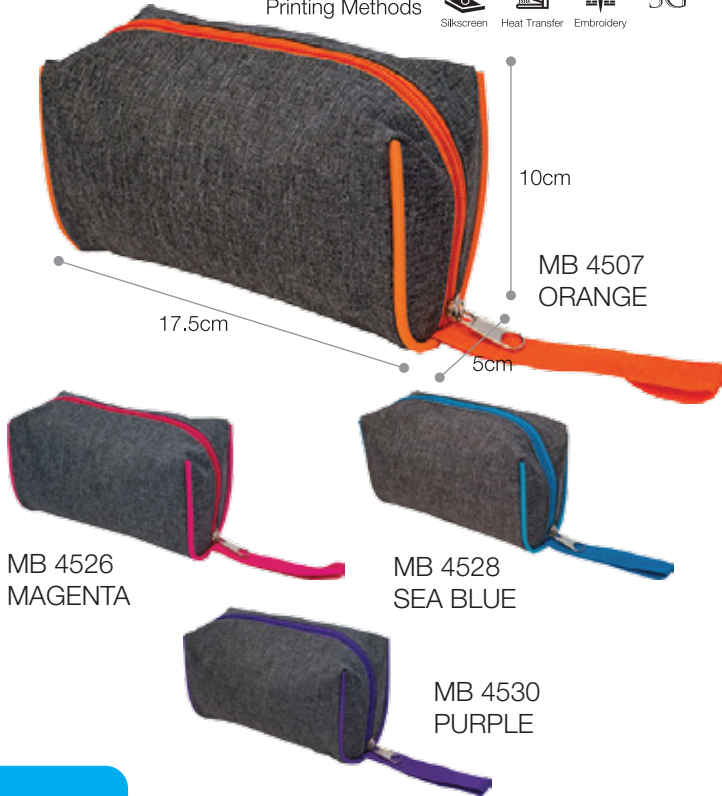

MB MULTIPURPOSE BAG

45

Material : 2 Tone Nylon
Dimension: 17.5cm(L) × 5cm(W) × 10cm(H)
Function : 1 Compartment

Printing Methods SG