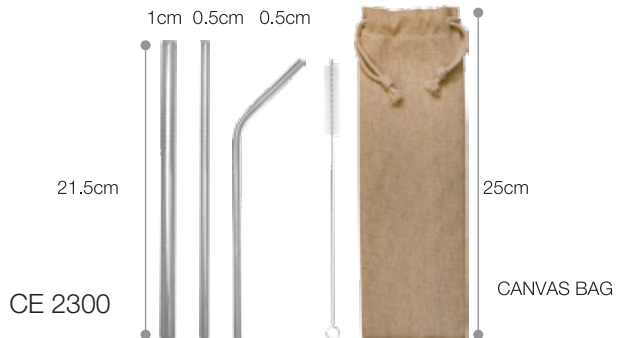

CANVAS BAG

CE CATERING EQUIPMENT

23 Description : Stainless Steel Straw Set / 5 pcs
Material : Stainless Steel
Printing Area Size: 20cm(H) x 5cm(W)
Packaging : OPP Bag

Printing Methods SG

CE 2300