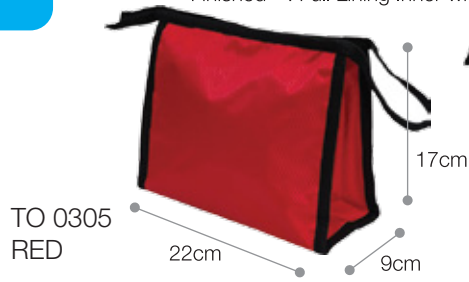

TO TOILETRIES BAG

03

Material : Nylon Jacquard
Dimension: 22cm(L) × 9cm(W) × 17cm(H)
Finished : Full Lining Inner with Ribbon

Function : Single Compartment

Printing Methods