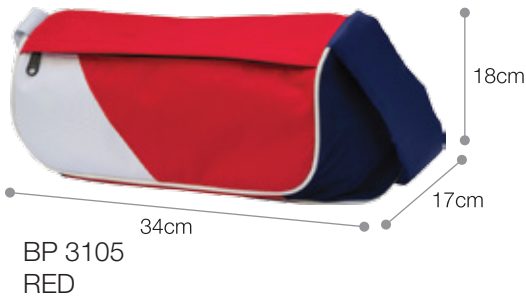

## BACKPACK BAG BP

Material : Nylon 600D  
 Dimension: 34cm(L) × 17cm(W) × 18cm(H)  
 Finished : Full Lining Inner with Ribbon

Function : Single Compartment

31

Printing Methods   SG