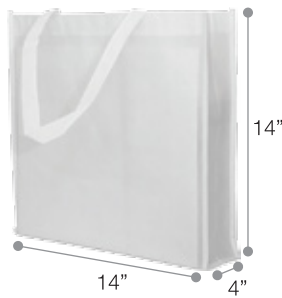

## NW NON-WOVEN BAG

**05**

Material : Non-Woven (A3) (90gsm)  
 Dimension : 14"(H) × 14"(L) × 4"(D)  
 Printing Area Size: 12"(W) × 11"(H)

Finished : Fully Stitches

Printing Methods

• A3 SIZE

NW 0502  
BLACK