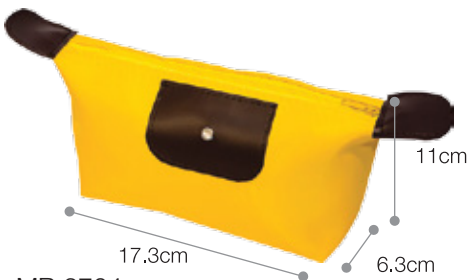

BAG

MULTIPURPOSE BAG MB 41

Material : Nylon 600D
Dimension: 37cm(L) × 12cm(W) × 35cm(H)

Function : 1 Compartment

Printing Methods SG

MULTIPURPOSE BAG MB 40

Material : Nylon 600D
Dimension: 35cm(L) × 8.5cm(W) × 39.5cm(H)

Function : Single Compartment

Printing Methods SG

MULTIPURPOSE BAG MB 39

Material : Nylon 600D
Dimension: 32cm(L) × 10.5cm(W) × 34.5cm(H)

Function : 2 Compartments

Printing Methods SG

Front pocket

FRONT VIEW

MULTIPURPOSE BAG MB 37

Material : Nylon 420D
Dimension: 17.3cm(L) × 6.3cm(W) × 11cm(H)

Function : Single Compartment

Printing Methods SG