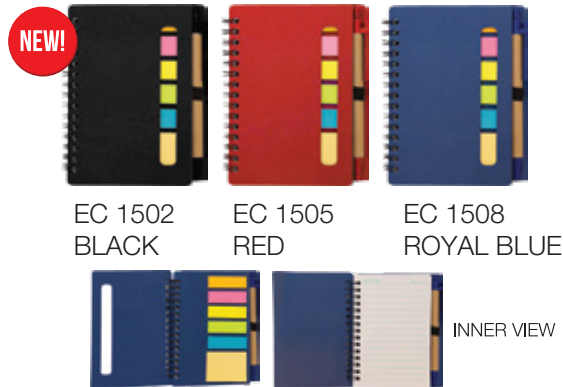

EC

15

Material : Eco Notepad with Pen
Paper : 70 sheets
Packaging : OPP Bag
Dimension : 11.5cm(W) x 14.5cm(H)

Printing Methods SG

EC 1502 BLACK   EC 1505 RED   EC 1508 ROYAL BLUE

INNER VIEW

ECO NOTEPAD NB

19

Material : Eco Notepad with Pen
Paper : 70 sheets
Packaging : OPP Bag
Dimension : 11cm(W) x 15.5cm(H)

Printing Methods SG