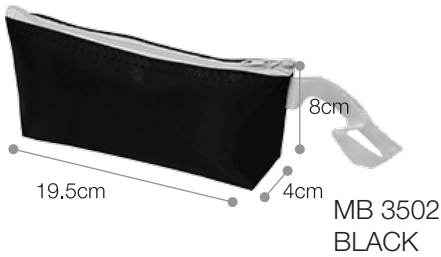

MB 3502
BLACK

MB MULTIPURPOSE BAG

33

Material : Nylon 600D
Dimension: 24cm(L) × 14.5cm(W) × 38cm(H)

Function : Single Compartment

Printing Methods