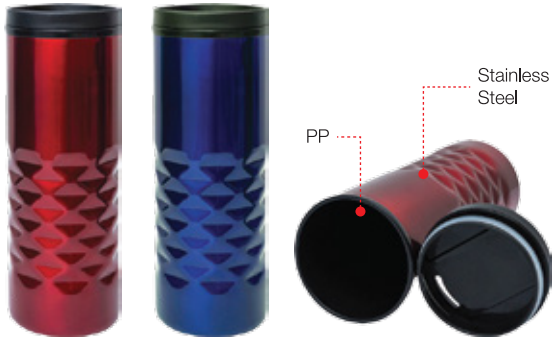

# AUTO MUG

AM

Material : PP  
Capacity : 450ml  
Packaging: Box

Printing Area Size: 6cm(H)

Printing Methods  

18

AM 1805 RED      AM 1808 ROYAL BLUE

INNER VIEW