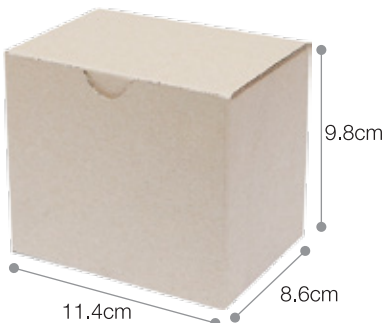

OPEN VIEW

TB 1521
BROWN