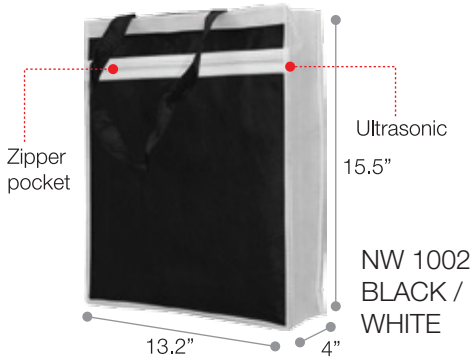

## NW NON-WOVEN BAG

**10**

Material : Non-Woven  
 Dimension : 15.5"(H) × 13.2"(W) × 4"(D)  
 Printing Area Size: 9.5"(W) × 9"(H)

Finished : Fully Stitches

Printing Methods

NW 1004  
YELLOW / BLACK

NW 1005  
RED / WHITE