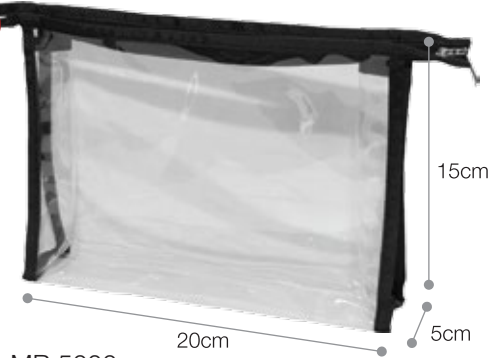

BAG

MB

MULTIPURPOSE BAG MB

Material : PVC 20C
Dimension: 20cm(L) × 5cm(W) × 15cm(H)

50

Material : PVC
Capacity : 20 litre

34

Printing Methods SG

Printing Methods SG

20 litre

NEW!

MB 5000
TRANSPARENT