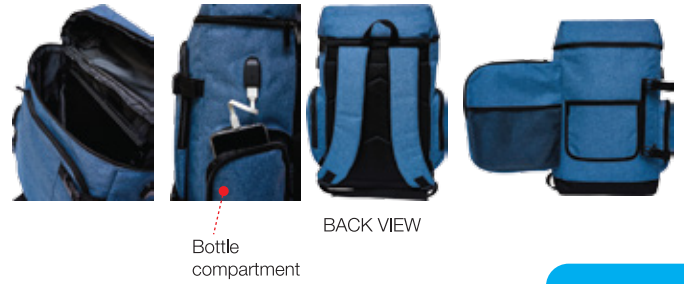

## BACKPACK BAG LT

Material : 2 Tone Nylon / 600D  
 Dimension: 28cm(L) × 14cm(W) × 51cm(H)  
 Finished : Full Lining Inner with Ribbon

Function : 4 Compartments / Lining Compartment

15

Printing Methods    SG