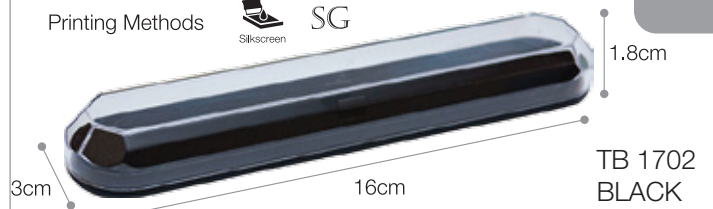

PEN BOX TB

PEN BOX TB

Dimension : 18cm(L) × 4.5cm(W) × 2.3cm(H)

05

Description: Single Wall Flute
Dimension : 16cm(L) × 3cm(W) × 1.8cm(H)

17

Printing Method

Printing Methods SG

PEN BOX TB

PEN BOX TB

Dimension: 15.5cm(L) × 2cm(W) × 2cm(H)

06

Description: Single Wall Flute
Dimension : 14.7cm(L) × 1.2cm(W)

19

Printing Methods SG