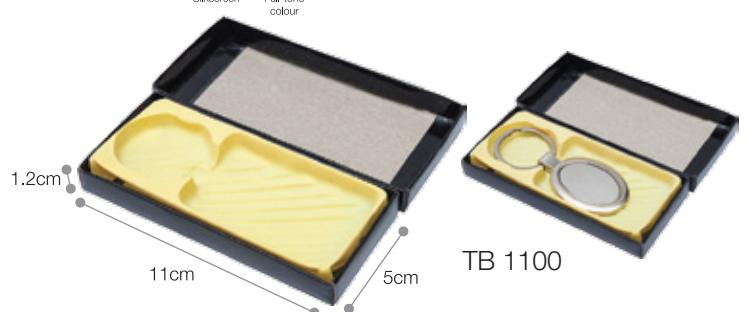

PEN BOX TB

PEN BOX TB

Description : 13cm(L) × 1.5cm(W) × 1.5cm(H)

07

Description : Keychain Box  
Dimension : 11cm(L) × 5cm(W) × 1.2cm(H)

11

Printing Method  

TB GIFT BOX